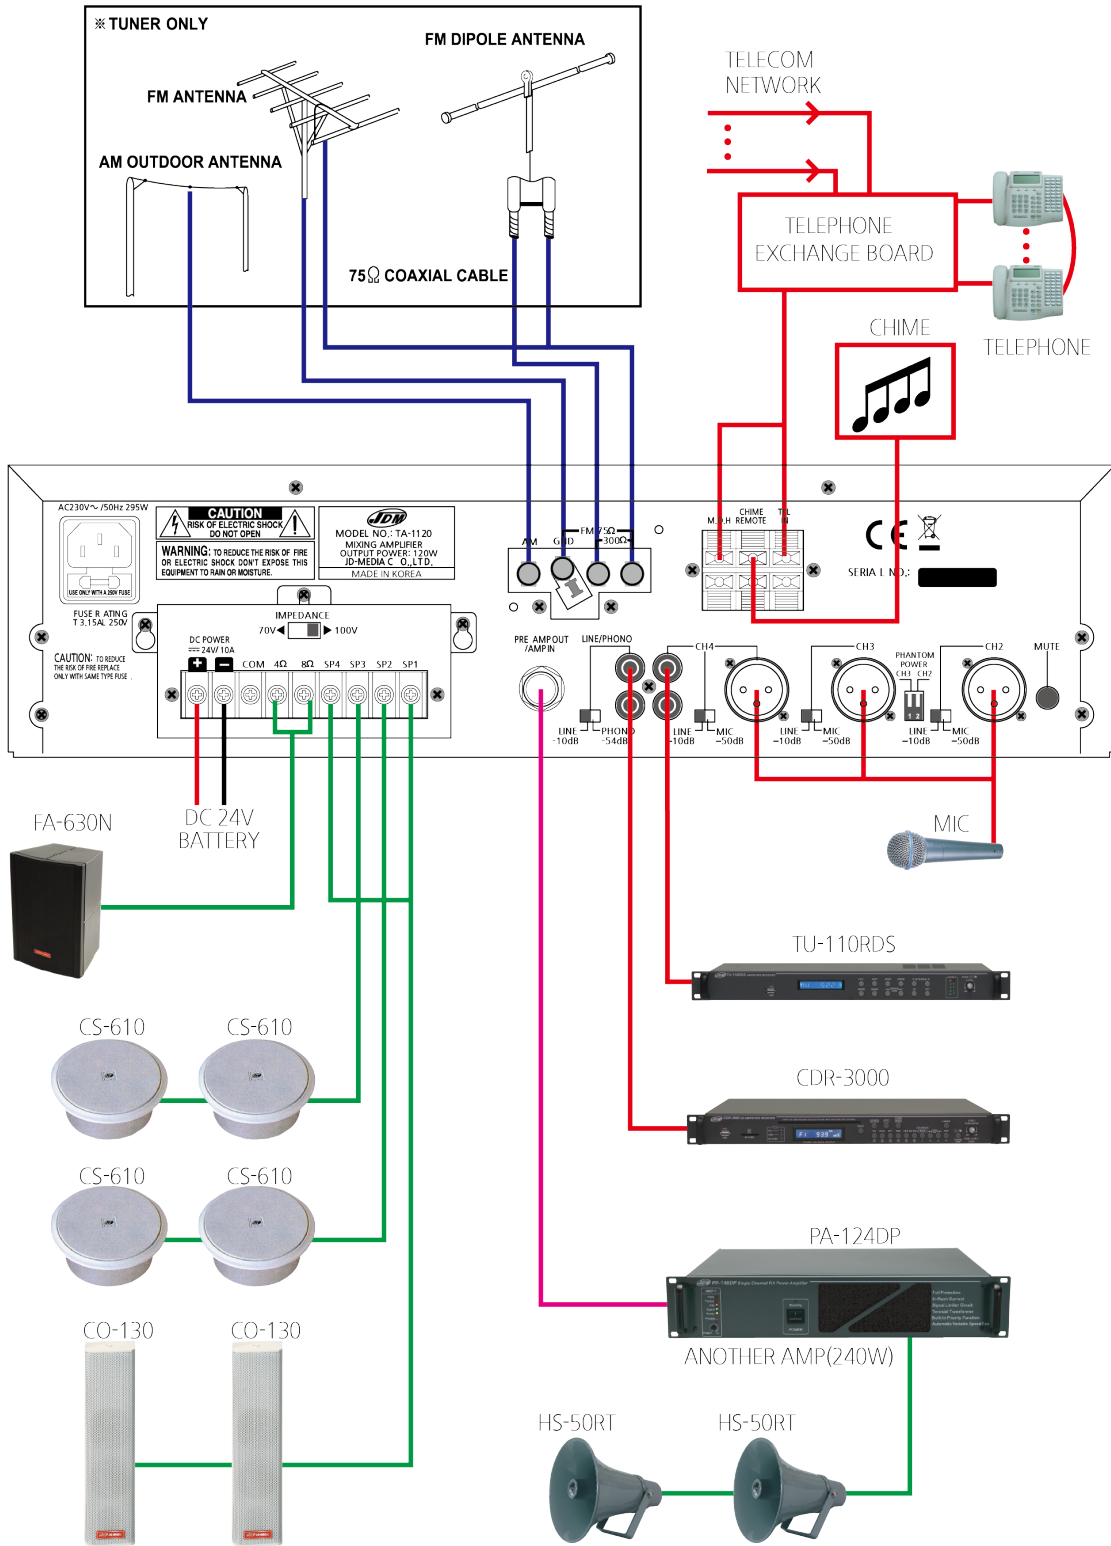

# A.T.T ZONE MIXING AMPLIFIER TA-1060/1120

STANDARD APPLICATION

Specifications and design subject to change without notice for improvements.